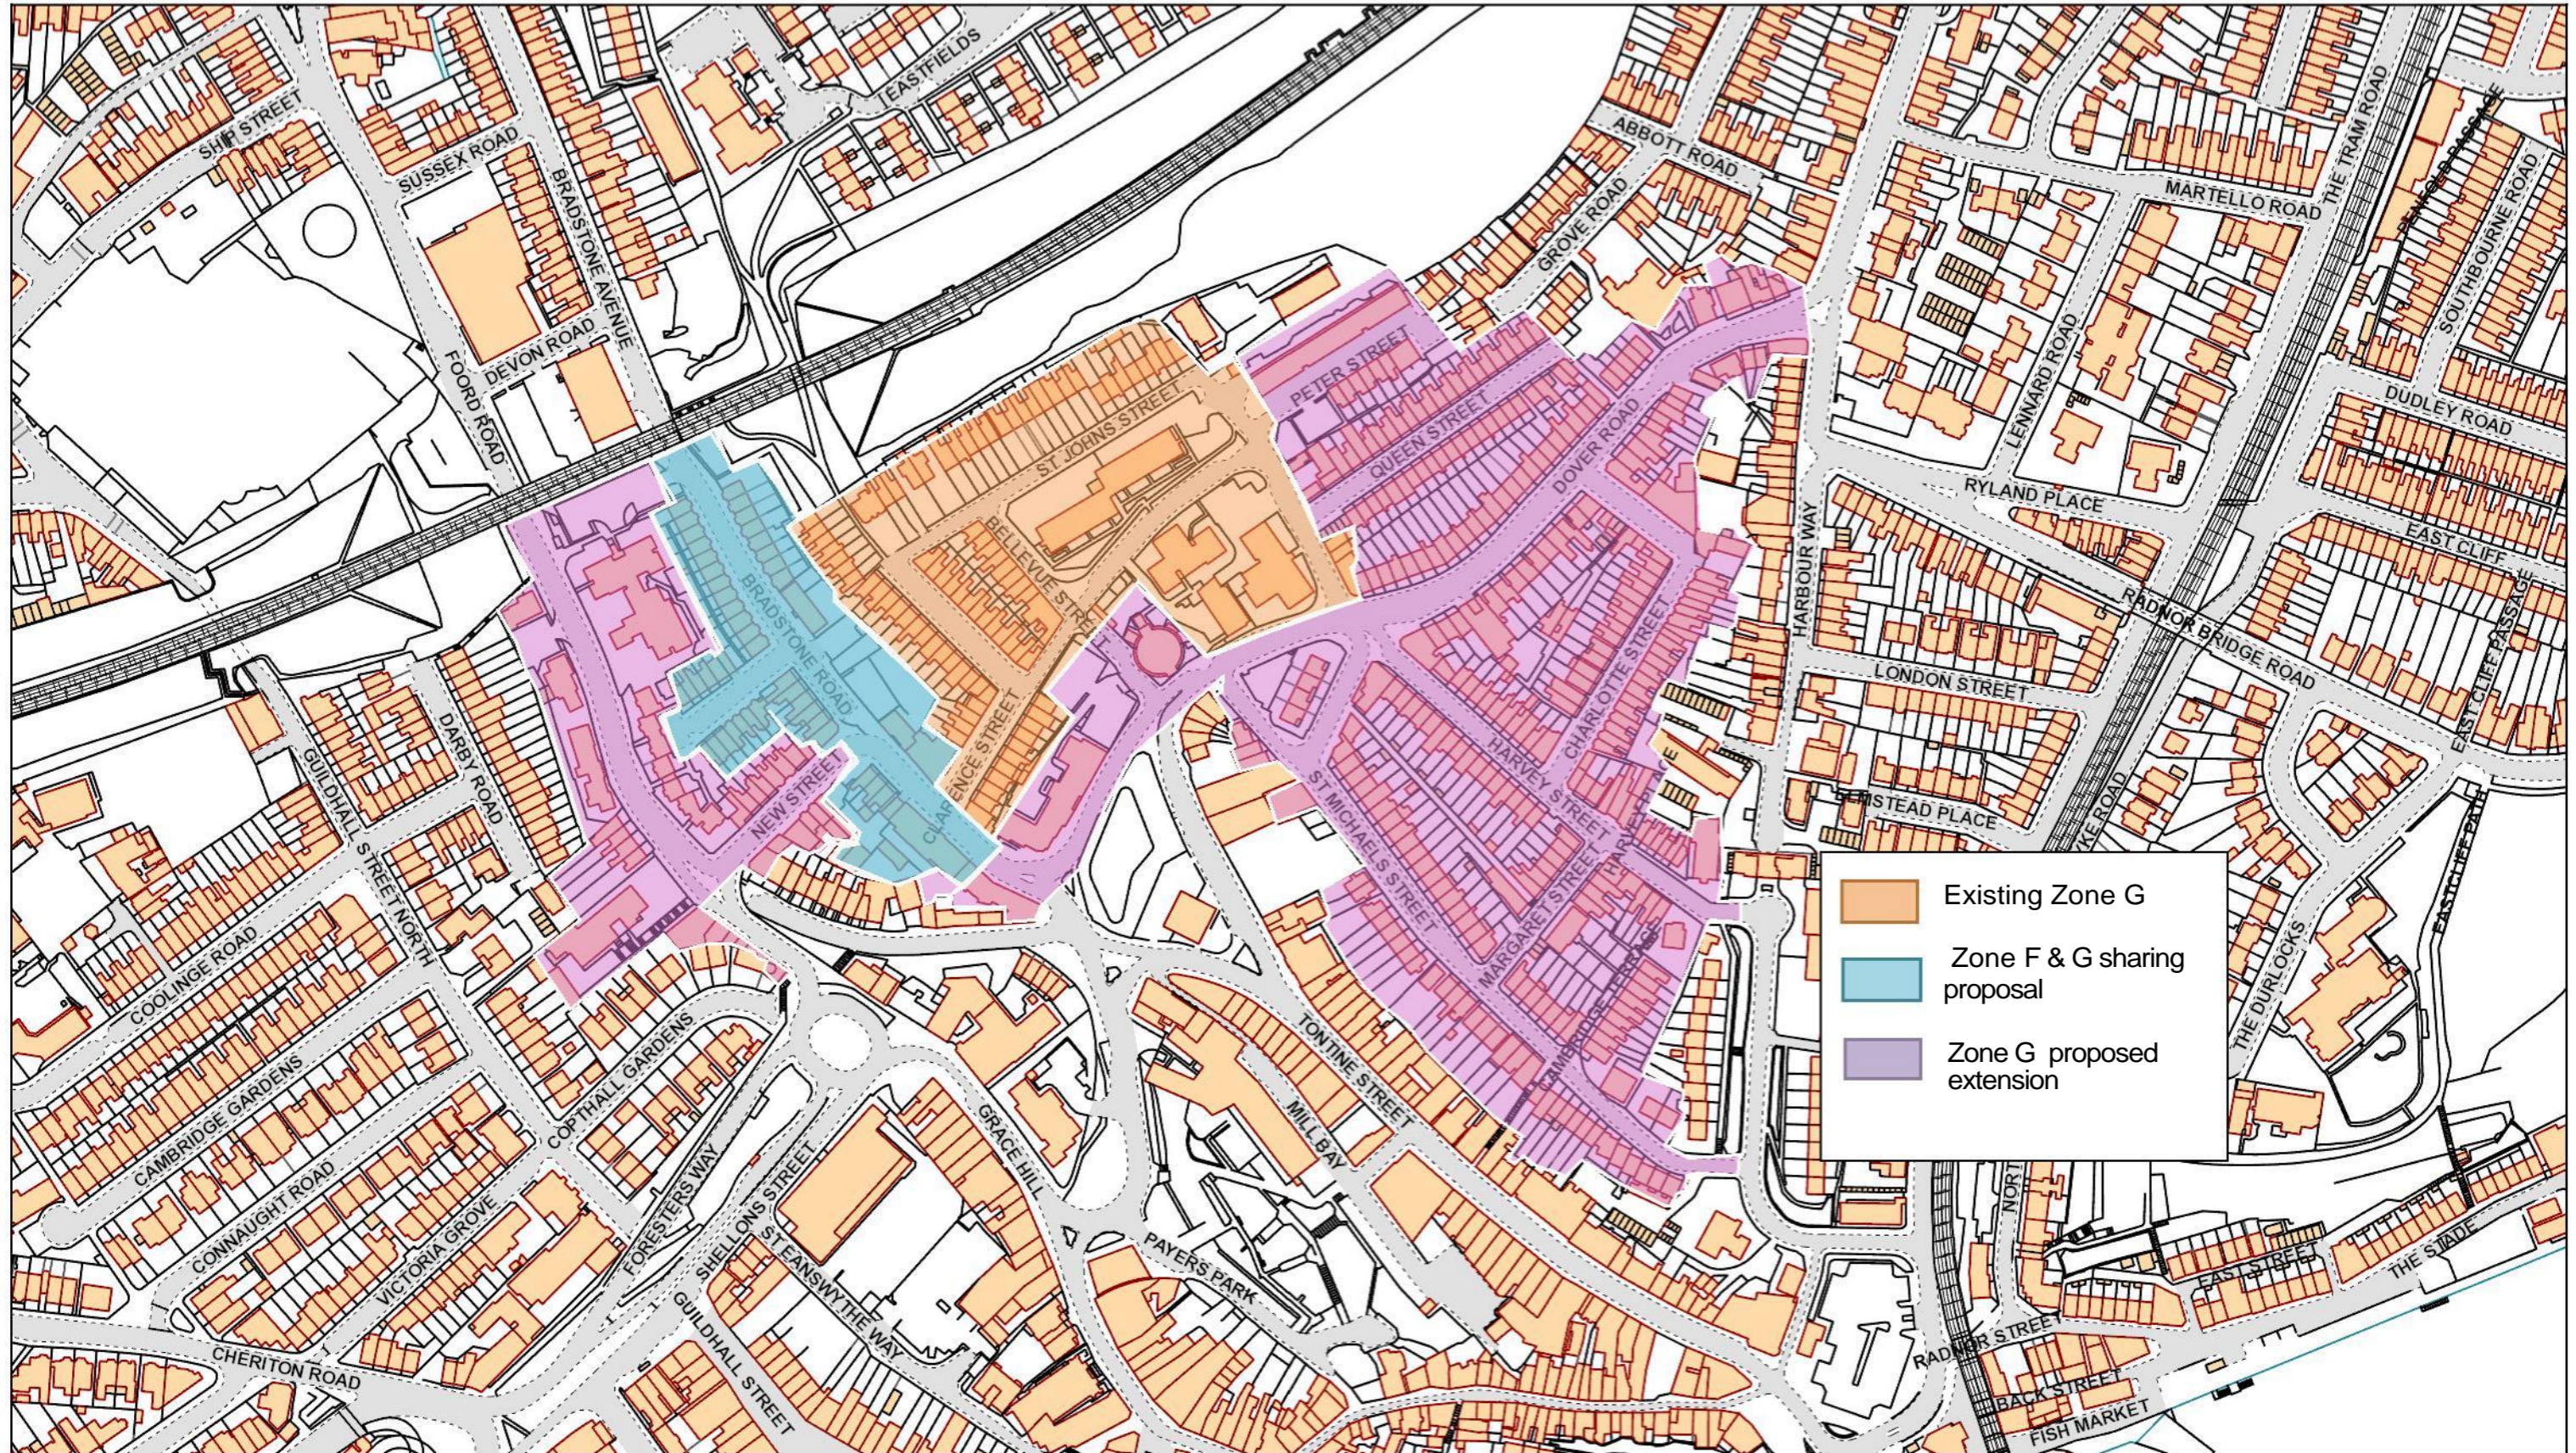

Parking Zone G Extension Proposals

Contains Ordnance Survey data
 © Crown copyright and database right
 Folkestone & Hythe District Council 100019677 - 2019